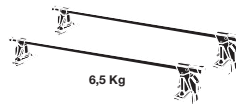

Thule System Kit 034

PORSCHE 924, 944

PORSCHE 928

GB ATTENTION!

We recommend use of the THULE short roof line adaptor (SRA) part no. 1061-000-2. Designed exclusively for the THULE 1061 system to maximise carrying capacity and versatility by spreading the bars equally so that loads such as sailboards, bicycles and small craft can be secured easily. Ask your THULE dealer for more details.